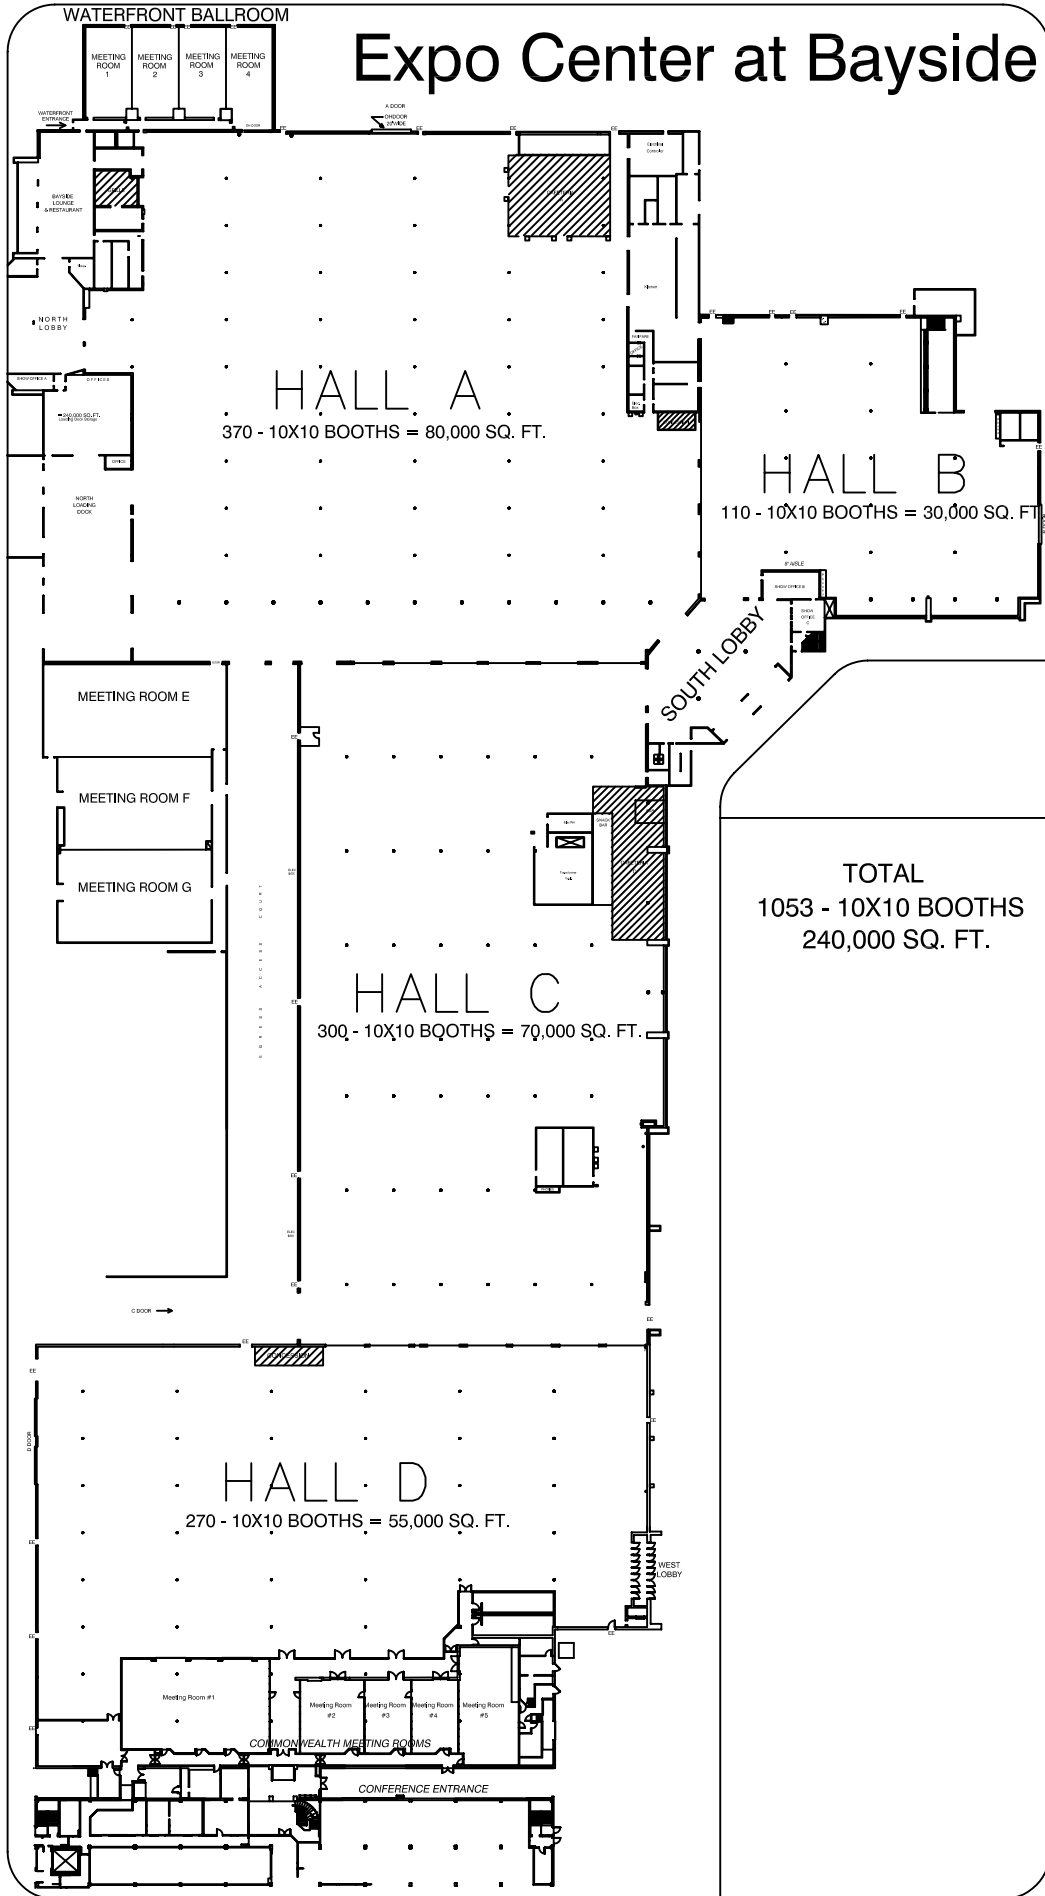

Expo Center at Bayside

TOTAL
1053 - 10X10 BOOTHS
240,000 SQ. FT.